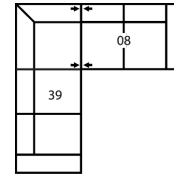

77493 CATO

Dimensions shown as Width x Depth x Height. Specifications are correct at time of printing and are subject to change without notice.
LHF - left hand facing RHF - right hand facing IA - inside arm to inside

How We Measure

Height - measured from the highest point of the back pillow to the floor.

Depth - measured from the front edge of the seat cushion to the top of the back.

Width - measured from the widest point of the arm or arm pillow to the widest point of the opposite arm or arm pillow.

CONFIGURATION CH

118 x 94"

300 x 239cm

CONFIGURATION C1

94 x 63"

239 x 160cm

CONFIGURATION C2

95 x 94"

241 x 239cm

CONFIGURATION C3

135 x 49"

343 x 124cm

CONFIGURATION C4

127 x 104"

323 x 264cm

CONFIGURATION C5