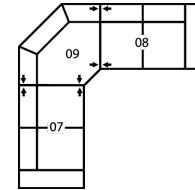

How We Measure

Height - measured from the highest point of the back pillow to the floor.

Depth - measured from the front edge of the seat cushion to the top of the back.

Width - measured from the widest point of the arm or arm pillow to the widest point of the opposite arm or arm pillow.

CONFIGURATION CH

118 x 94"

300 x 239cm

CONFIGURATION C1

94 x 63"

239 x 160cm

CONFIGURATION C2

95 x 94"

241 x 239cm

CONFIGURATION C3

135 x 49"

343 x 124cm

CONFIGURATION C4

127 x 104"

323 x 264cm

CONFIGURATION C5

157 x 52"

399 x 132cm

CONFIGURATION C6

113 x 95"

287 x 241cm

CONFIGURATION C7

104 x 104"

264 x 264cm