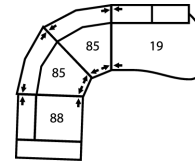

77493 CATO

Dimensions shown as Width x Depth x Height. Specifications are correct at time of printing and are subject to change without notice.
LHF - left hand facing RHF - right hand facing IA - inside arm to inside

CONFIGURATION CH

118 x 94"

300 x 239cm

CONFIGURATION C1

94 x 63"

239 x 160cm

CONFIGURATION C2

95 x 94"

241 x 239cm

CONFIGURATION C3

135 x 49"

343 x 124cm

CONFIGURATION C4

127 x 104"

323 x 264cm

CONFIGURATION C5

157 x 52"

399 x 132cm

CONFIGURATION C6

113 x 95"

287 x 241cm

CONFIGURATION C7

104 x 104"

264 x 264cm