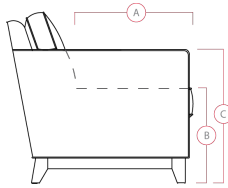

77493 CATO

Dimensions shown as Width x Depth x Height. Specifications are correct at time of printing and are subject to change without notice.
LHF - left hand facing RHF - right hand facing IA - inside arm to inside

Dimensions

A - Seat Depth - 21" / 53cm

B - Seat Height - 18" / 46cm

C - Arm Height - 28" / 71cm

Features

- Hardwood, softwood and engineered wood products; all joints pinned & glued for uniformity & strength
- Back: Premium elastic webbing offers consistent suspension for the life of the product
- Seat: 8 gauge sinuous wire springs for superior ride and comfort
- High resilience seat foam for superior durability and comfort