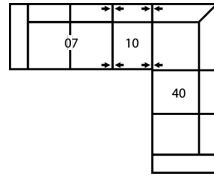

How We Measure

Height - measured from the highest point of the back pillow to the floor.

Depth - measured from the front edge of the seat cushion to the top of the back.

Width - measured from the widest point of the arm or arm pillow to the widest point of the opposite arm or arm pillow.

Arm Height - measured from the top of the arm to the floor.

Seat Height - measured from the crown of the seat cushion to the floor.

Warranty

Wood Frames, Springs or Webbing - ten year warranty

Metal Frames - two year warranty under normal household use

CONFIGURATION CH

118 x 94"

300 x 239cm

CONFIGURATION C1

94 x 63"

239 x 160cm

CONFIGURATION C2

95 x 94"

241 x 239cm

CONFIGURATION C3

135 x 49"

343 x 124cm

CONFIGURATION C4

127 x 104"

323 x 264cm

CONFIGURATION C5