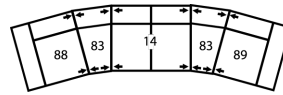

77493 CATO

Dimensions shown as Width x Depth x Height. Specifications are correct at time of printing and are subject to change without notice.
LHF - left hand facing RHF - right hand facing IA - inside arm to inside

CONFIGURATION CH

118 x 94"

300 x 239cm

CONFIGURATION C1

94 x 63"

239 x 160cm

CONFIGURATION C2

95 x 94"

241 x 239cm

CONFIGURATION C3

135 x 49"

343 x 124cm

CONFIGURATION C4

127 x 104"

323 x 264cm

CONFIGURATION C5

157 x 52"

399 x 132cm

CONFIGURATION C6

113 x 95"

287 x 241cm

CONFIGURATION C7

104 x 104"

264 x 264cm