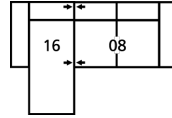

How We Measure

Height - measured from the highest point of the back pillow to the floor.

Depth - measured from the front edge of the seat cushion to the top of the back.

Width - measured from the widest point of the arm or arm pillow to the widest point of the opposite arm or arm pillow.

CONFIGURATION CH

118 x 94"

300 x 239cm

CONFIGURATION C1

94 x 63"

239 x 160cm

CONFIGURATION C2

95 x 94"

241 x 239cm

CONFIGURATION C3

135 x 49"

343 x 124cm

CONFIGURATION C4

127 x 104"

323 x 264cm

CONFIGURATION C5