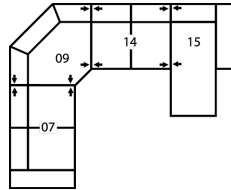

How We Measure

Height - measured from the highest point of the back pillow to the floor.

Depth - measured from the front edge of the seat cushion to the top of the back.

Width - measured from the widest point of the arm or arm pillow to the widest point of the opposite arm or arm pillow.

CONFIGURATION CH

118 x 94"

300 x 239cm

CONFIGURATION C1

94 x 63"

239 x 160cm

CONFIGURATION C2

95 x 94"

241 x 239cm

CONFIGURATION C3

135 x 49"

343 x 124cm

CONFIGURATION C4

127 x 104"

323 x 264cm

CONFIGURATION C5

157 x 52"

399 x 132cm

CONFIGURATION C6

113 x 95"

287 x 241cm

CONFIGURATION C7

104 x 104"

264 x 264cm