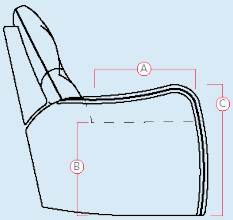

43205 MYRTLE BEACH

DIMENSIONS

A - Seat Depth - 22" / 56cm

B - Seat Height - 18" / 46cm

C - Arm Height - 24" / 61cm

Dimensions shown as Width x Depth x Height. Specifications are correct at time of printing and are subject to change without notice.
LHF - left hand facing RHF - right hand facing IA - inside arm to inside

32 Rocker Recliner Chair

31 Wallhugger Recliner Chair Pwr

34 Swivel Glider Manual Recliner

38 Swivel Glider Power Recliner

30 x 37 x 41"

76 x 94 x 104cm

IA: 20" / 51cm

43205 MYRTLE BEACH

How We Measure

Height - measured from the highest point of the back pillow to the floor.

Depth - measured from the front edge of the seat cushion to the top of the back.

Width - measured from the widest point of the arm or arm pillow to the widest point of the opposite arm or arm pillow.