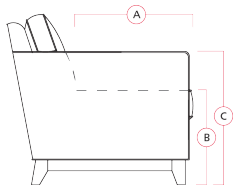

77390 WYNONA

Dimensions shown as Width x Depth x Height. Specifications are correct at time of printing and are subject to change without notice.
LHF - left hand facing RHF - right hand facing IA - inside arm to inside

Dimensions

A - Seat Depth - 23" / 58cm

B - Seat Height - 17" / 43cm

C - Arm Height - 23" / 58cm

Features

- All Pieces are finished on all sides (Can be freestanding)
- Sectional pieces all have hidden sectional connectors (Provided)
- Hardwood, softwood and engineered wood products; all joints pinned & glued for uniformity & strength
- Back: Premium elastic webbing offers consistent suspension for the life of the product
- Seat: 8 gauge sinuous wire springs for superior ride and comfort
- High resilience seat foam for superior durability and comfort
- Back filled with blown fibre
- Wood or metal foot option

135 x 102 x 86cm

03 Loveseat

67 x 40 x 34"

170 x 102 x 86cm

IA: 51" / 130cm

19 RHF Bumper

66 x 40 x 34"

168 x 102 x 86cm

Width - measured from the widest point of the arm or arm pillow to the widest point of the opposite arm or arm pillow.

Arm Height - measured from the top of the arm to the floor.

Seat Height - measured from the crown of the seat cushion to the floor.